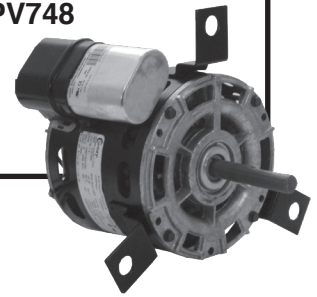

# New! Penn Ventilator Replacement Motors

HP	RPM	Volts	Amps	PH	Rotation	Stock Number
1/6, 1/12, 1/20	1550/1300/1050	115	2.1/1.9/1.4	1	CCWLE-CWSE	OPV748

Cross Reference - OPV748 - DE2F7088-T - 63748-0  
 Replaces Centrex Centrifugal Inline Fan - Direct Drive - SX095VSRC

HP	RPM	Volts	Amps	PH	Rotation	Stock Number
1/7, 1/11, 1/25	1550/1300/1050	115	2.5/2.1/1.6	1	CCWLE-CWSE	OPV747

Cross Reference - OPV747 - DE2F7085-T - 63747-0  
 Replaces Domex Roof Mounted Fan - DX11VSR

HP	RPM	Volts	Amps	PH	Rotation	Stock Number
1/12	1550/1300	115	1.5/0.9	1	CCWLE-CWSE	OPV746

Cross Reference - OPV746 - JE2H057-T - 63746-0  
 Replaces Fumex Roof Mounted Fan - Direct Drive - FX10SR

**Hard to find OEM replacement motors! No modification necessary!**