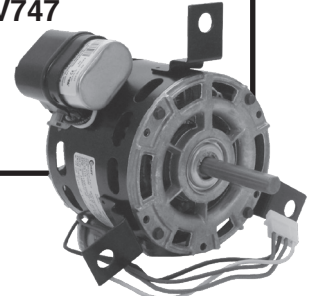

# New! Penn Ventilator Replacement Motors

HP	RPM	Volts	Amps	PH	Rotation	Stock Number
1/6, 1/12, 1/20	1550/1300/1050	115	2.1/1.9/1.4	1	CCWLE-CWSE	OPV748

Cross Reference - OPV748 - DE2F7088-T - 63748-0  
 Replaces Centrex Centrifugal Inline Fan - Direct Drive - SX095VSRC

HP	RPM	Volts	Amps	PH	Rotation	Stock Number
1/7, 1/11, 1/25	1550/1300/1050	115	2.5/2.1/1.6	1	CCWLE-CWSE	OPV747

Cross Reference - OPV747 - DE2F7085-T - 63747-0  
 Replaces Domex Roof Mounted Fan - DX11VSR

HP	RPM	Volts	Amps	PH	Rotation	Stock Number
1/12	1550/1300	115	1.5/0.9	1	CCWLE-CWSE	OPV746

Cross Reference - OPV746 - JE2H057-T - 63746-0  
 Replaces Fumex Roof Mounted Fan - Direct Drive - FX10SR

**Hard to find OEM replacement motors! No modification necessary!**