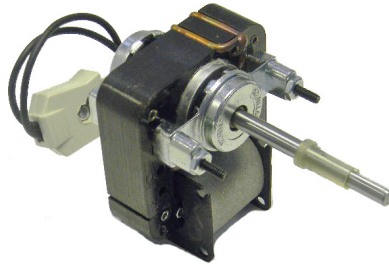

OMNIDRIVE

Air King

OEM Replacement Motors

SS3670

SS603

SS201 - SS206

- Drop in Replacements for many Air King OEM Motors
- Self Aligning Sleeve Bearings
- Thermally Protected
- Shaded Pole Design
- Mechanically Reversible

Stock #	Diameter	HP	Volts	Amps.	RPM	"A"	Shaft	Rotation	Replaces
SS3670	Skeleton	----	120 / 240	0.40 / 0.26	3000	5/8"	3/16" x 1-9/16"	CWSE	Vent Fan
SS603	Skeleton	----	120	0.63	2400	5/8"	7/32" x 2-1/8"	CCWSE	2108370033, 56, 57
SS201	3.3"	1/50	115	0.90	1430	2.12"	1/4" x 2.25"	CCWSE	Vent Fan
SS206	3.3"	1/100	115	0.56	1550	2.10"	1/4" x 1.52"	CCWSE	2108375036, 44