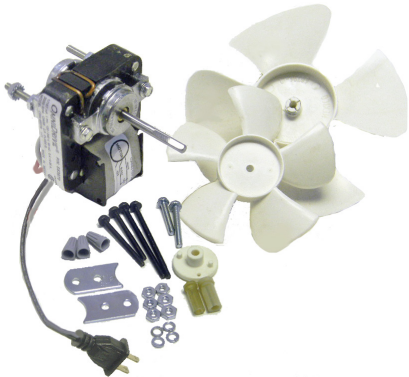

OMNIDRIVE

Air King

OEM Replacement Motors

SS3670

SS603

SS201 - SS206

- Drop in Replacements for many Air King OEM Motors
- Self Aligning Sleeve Bearings
- Thermally Protected
- Shaded Pole Design
- Mechanically Reversible

Stock #	Diameter	HP	Volts	Amps.	RPM	"A"	Shaft	Rotation	Replaces
SS3670	Skeleton	----	120 / 240	0.40 / 0.26	3000	5/8"	3/16" x 1-9/16"	CWSE	Vent Fan
SS603	Skeleton	----	120	0.63	2400	5/8"	7/32" x 2-1/8"	CCWSE	2108370033, 56, 57
SS201	3.3"	1/50	115	0.90	1430	2.12"	1/4" x 2.25"	CCWSE	Vent Fan
SS206	3.3"	1/100	115	0.56	1550	2.10"	1/4" x 1.52"	CCWSE	2108375036, 44