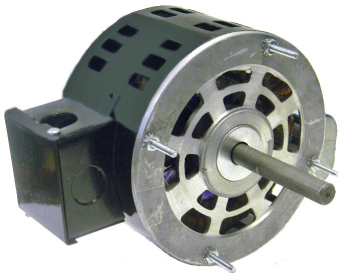

## Loren Cook

OEM Replacement Motors

Ceiling & Rooftop Exhaust Fans

SS2224 - SS3234 - SS4200

SS5200

SS6264 - SS7274

C06E2A

C07E4A

C09E4A

- Drop in Replacement for many Loren Cook OEM Motors
- Long Life Self Aligning Sleeve Bearings
- Shaded Pole & P.S.C.
- Open Air-Over Design
- Automatic Overload
- Wiring Harness with Plug supplied when Required
- (\*) Indicates Motors are P.S.C Design