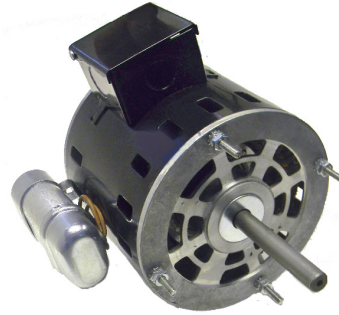

## Loren Cook

OEM Replacement Motors

Ceiling & Rooftop Exhaust Fans

SS2224 - SS3234 - SS4200

SS5200

SS6264 - SS7274

C06E2A

C07E4A

C09E4A

- Drop in Replacement for many Loren Cook OEM Motors
- Long Life Self Aligning Sleeve Bearings
- Shaded Pole & P.S.C.
- Open Air-Over Design
- Automatic Overload
- Wiring Harness with Plug supplied when Required
- (\*) Indicates Motors are P.S.C Design

Stock #	Diameter	HP	Volts	Amps.	RPM	"A"	Shaft	Rotation	Replaces
SS2224	4.4"	1/114	115	0.75	1500	2-3/8"	3/8" x 2-3/4"	CWSE	220/240, 615053
SS3234	4.4"	1/16	115	2.20	1550	2-5/8"	3/8" x 2-1/2"	CWSE	320/340, 615054
SS4200	4.4"	1/23	115	1.50	1500	2-5/8"	3/8" x 2-3/4"	CWSE	420, 615055
SS6264	4.4"	1/11	115	4.60	1500	3.00"	1/2" x 6-1/4"	CWSE	620/640, 615057
SS5200 *	5.0"	1/16	115	1.50	1200	3.00"	3/8" x 2-1/4"	CWSE	520, 615056
SS7274 *	5.0"	1/4	115	3.90	1625	3 3/8"	1/2" x 6-1/4"	CWSE	720/740, 615058
C06E2A *	5.5"	1/8	115	1.40	1600	3.53"	1/2" x 3.00"	CWSE	C03E2A, CK48HC21P87, 100133
C07E4A *	5.5"	1/6	115	1.80	1100	3.83"	1/2" x 3.43"	CWSE	100170, K55HXDRT-498 CK48HCZ1M75
C09E4A *	5.5"	1/3	115	4.80	1080	5.00"	1/2" x 3.00"	CWSE	100172, CK48HC21589