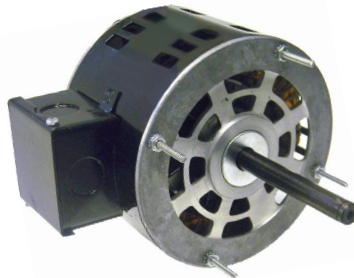

## Loren Cook

OEM Replacement Motors

Ceiling & Rooftop Exhaust Fans

SS2224 - SS3234 - SS4200

SS5200

SS6264 - SS7274

C06E2A

C07E4A

C09E4A

- Drop in Replacement for many Loren Cook OEM Motors
- Long Life Self Aligning Sleeve Bearings
- Shaded Pole & P.S.C.
- Open Air-Over Design
- Automatic Overload
- Wiring Harness with Plug supplied when Required
- (\*) Indicates Motors are P.S.C Design