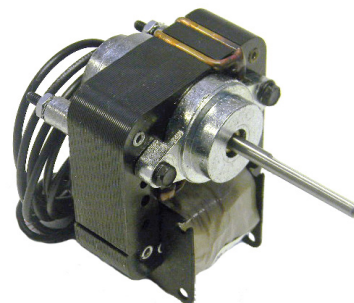

OMNIDRIVE

Torin, Trane, Tyler

OEM Replacement Motors

SS313

SS303 - SS213

SS605 - SS610

- Drop in Replacement for many Torin, Trane, Tyler OEM Motors
- Open & TEAO Construction
- Thermally Protected
- Shaded Pole Design
- (*) Indicates Motors are P.S.C Design & (●) Indicates Motors are Ball Bearing

Stock #	Diameter	HP	Volts	Amps.	RPM	"A"	Shaft	Rotation	Replaces
SS610 *	Skeleton	---	120	1.20	2400/2	1.97"	7/32" x 1-3/16"	CCWSE	7627171
SS313 ●	3.3"	1/15	115	2.20	1550	3.58"	5/16" x 3.00"	CWSE	Evaporator
SS303 ●	3.3"	1/25	115	1.50	1550	3.77"	5/16" x 3.26"	CWSE	70270010
SS213	3.3"	1/25	115	1.40	1550	3.09"	5/16" x 1.78"	CWSE	70200011
SS605 *	Skeleton	---	120	1.00	2800	1.97"	3/16" x 1.74"	CCWSE	Evaporator