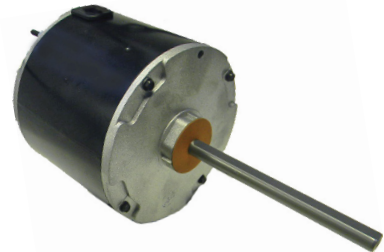

### OEM Replacement Motors

SS605

SS9721

SS358 - SS359

SS574 - SS575

SS332

SS326

SS3729 - SS3730

- Drop in Replacements for many Bohn/Larkin OEM Motors
- Long Life Self-Aligning Sleeve & Sealed Ball Bearings
- Open or TEAO Construction
- Shaded Pole & P.S.C. Designs
- Wiring Harness with Plugs supplied when Required
- (●) Indicates Motors are Ball Bearing