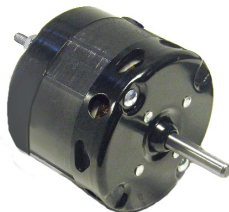

### OEM Replacement Motors

SS605

SS9721

SS358 - SS359

SS574 - SS575

SS332

SS326

SS3729 - SS3730

- Drop in Replacements for many Bohn/Larkin OEM Motors
- Long Life Self-Aligning Sleeve & Sealed Ball Bearings
- Open or TEAO Construction
- Shaded Pole & P.S.C. Designs
- Wiring Harness with Plugs supplied when Required
- (●) Indicates Motors are Ball Bearing