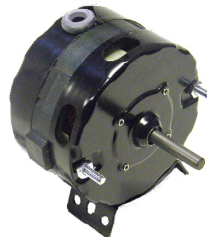

### OEM Replacement Motors

SS605

SS9721

SS358 - SS359

SS574 - SS575

SS332

SS326

SS3729 - SS3730

- Drop in Replacements for many Bohn/Larkin OEM Motors
- Long Life Self-Aligning Sleeve & Sealed Ball Bearings
- Open or TEAO Construction
- Shaded Pole & P.S.C. Designs
- Wiring Harness with Plugs supplied when Required
- (●) Indicates Motors are Ball Bearing