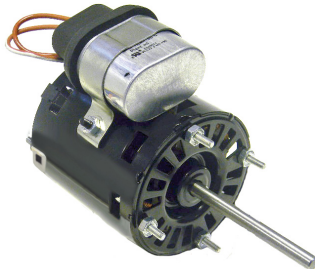

OMNIDRIVE

Bohn/Larkin (Heatcraft)

OEM Replacement Motors

SS9721

- Drop in Replacements for many Bohn/Larkin OEM Motors
- Long Life Self-Aligning Sleeve & Sealed Ball Bearings
- Open or TEAO Construction
- Shaded Pole & P.S.C. Designs
- Wiring Harness with Plugs supplied when Required
- (●) Indicates Motors are Ball Bearing

Stock #	Diameter	HP	Volts	Amps.	RPM	"A"	Shaft	Rotation	Replaces
SS605	Skeleton	---	120	1.00	2800	7/8"	3/16" x 1-3/4"	CCWSE	Vent Fan
SS9721	3.3"	1/12	115 / 208 - 230	1.10 / 0.60	1550	3.62"	5/16" x 3.15"	REV.	253-9101
SS358	3.3"	1/15	115	2.20	1550	3.32"	5/16" x 3.20"	CWSE	5001L, 8S, 4L
SS359	3.3"	1/20	208 - 230	1.10	1550	3.35"	5/16" x 3.20"	CWSE	5009T, 5034M
SS574	3.3"	1/20	115	1.90	1550	2.75"	5/16" x 2.50"	CCWSE	253-1194
SS575	3.3"	1/20	230	0.89	1550	2.75"	5/16" x 2.50"	CCWSE	253-1195
SS332	3.3"	1/25	115	1.50	1550	2.59"	5/16" x 1.50"	CCWSE	79107, 112, 5001F, 11S, 20F, 35F
SS326	3.3"	1/85	115	0.50	1550	1.90"	1/4" x 1.45"	CCWSE	79101
SS3729 ●	5.5"	1/3	208 - 230	2.70	1075	4.61"	1/2" x 6.00"	REV.	7.5 / 370
SS3730 ●	5.5"	1/2	208 - 230	3.50	1075	5.11"	1/2" x 6.00"	REV.	10 / 370

UNIVERSAL ELECTRIC MOTORS

DIVISION OF 1279311 ONTARIO INC.

6200 Dixie Road, Unit 1, Mississauga, Ontario, L5T 2E1

Tel: (905) 670-3380 - Toll free: 1-877-670-3380 - Fax: (905) 670-7637

WWW.UEM.CA - INFO@UEM.CA