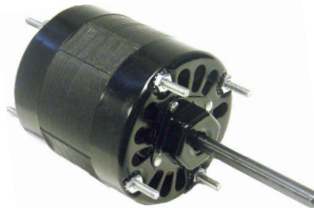

SS358 - SS359