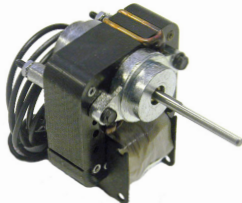

OMNIDRIVE

Bohn/Larkin (Heatcraft)

OEM Replacement Motors

SS605