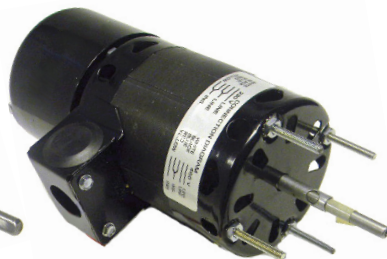

OMNIDRIVE

Woods, York (Luxaire) OEM Replacement Motors

SS336

SS235 - SS236

SS510

SS506

UFM653

SS2360 - SS6920 - SS2615

SS2380

- Drop in Replacements for many Woods, York (Luxaire) OEM Motors
- Self Aligning Sleeve or Ball Bearings
- Shaded Pole & P.S.C. Design
- Thermally Protected
- (~) Indicates Motors are Double Shafted
- (*) Indicates Motors are P.S.C. (●) Indicates Motors are Ball Bearing

Stock #	Diameter	HP	Volts	Amps.	RPM	"A"	Shaft	Rotation	Replaces
SS235	3.3"	1/80	115	0.90	1050	2.35"	1/4" x 1.10"	CWSE	270099010
SS236	3.3"	1/50	115	1.00	1575	2.10"	1/4" x 1.00"	CWSE	27009909
SS336	3.3"	1/20	115	1.80	1550	2.50"	1/4" x 1.17"	CWSE	270099012
SS506	3.3"	1/140	115	0.50	1400	1.87"	1/4" x 2.00"	CCWSE	2N8701
SS510 ~	3.3"	1/50	120	1.10	1250	2.12"	1.19" x 1/4 x 1.53"	CWLE	Humidifier
UFM653 ●	3.3"	1/12	230/460	1.20 / 0.60	3000	6-7.50"	1/4" x 2.25"	CCWSE	D1, D2, D3 Roof Top Units
SS2360	5.0"	1/15	115	2.30	1050	3.32"	1/2" x 2.80"	CWSE	Unit Heater
SS6920	5.0"	1/15	115	2.70	1050	3.87"	3/8" x 3.55"	CWSE	Unit Heater
SS2615	5.0"	1/8	115	4.60	1050	3.87"	1/2" x 3.30"	CWSE	Unit Heater
SS2380 *	5.0"	1/8	115	2.30	1075	4.90"	1/2" x 2.30"	CWSE	Unit Heater