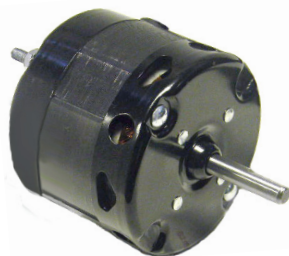

OMNIDRIVE

Woods, York (Luxaire) OEM Replacement Motors

SS336

SS235 - SS236

SS510

SS506

UFM653

SS2360 - SS6920 - SS2615

SS2380

- Drop in Replacements for many Woods, York (Luxaire) OEM Motors
- Self Aligning Sleeve or Ball Bearings
- Shaded Pole & P.S.C. Design
- Thermally Protected
- (~) Indicates Motors are Double Shafted
- (*) Indicates Motors are P.S.C. (●) Indicates Motors are Ball Bearing

Stock #	Diameter	HP	Volts	Amps.	RPM	"A"	Shaft	Rotation	Replaces
SS235	3.3"	1/80	115	0.90	1050	2.35"	1/4" x 1.10"	CWSE	270099010
SS236	3.3"	1/50	115	1.00	1575	2.10"	1/4" x 1.00"	CWSE	27009909
SS336	3.3"	1/20	115	1.80	1550	2.50"	1/4" x 1.17"	CWSE	270099012
SS506	3.3"	1/140	115	0.50	1400	1.87"	1/4" x 2.00"	CCWSE	2N8701
SS510 ~	3.3"	1/50	120	1.10	1250	2.12"	1.19" x 1/4 x 1.53"	CWLE	Humidifier
UFM653 ●	3.3"	1/12	230/460	1.20 / 0.60	3000	6-7.50"	1/4" x 2.25"	CCWSE	D1, D2, D3 Roof Top Units
SS2360	5.0"	1/15	115	2.30	1050	3.32"	1/2" x 2.80"	CWSE	Unit Heater
SS6920	5.0"	1/15	115	2.70	1050	3.87"	3/8" x 3.55"	CWSE	Unit Heater
SS2615	5.0"	1/8	115	4.60	1050	3.87"	1/2" x 3.30"	CWSE	Unit Heater
SS2380 *	5.0"	1/8	115	2.30	1075	4.90"	1/2" x 2.30"	CWSE	Unit Heater