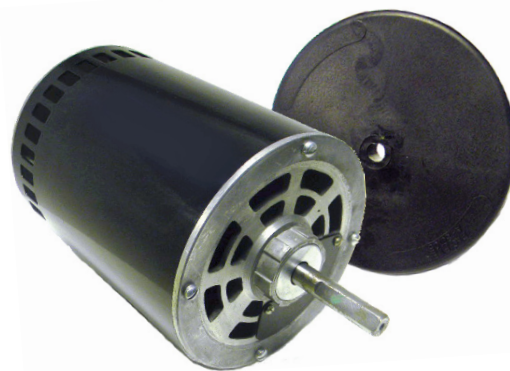

### OEM Replacement Motors

SS124 - SS125

SS9428

- Drop in Replacements for many Dunham Bush Motors
- Self Aligning Sleeve & Sealed Ball Bearings
- Shaded Pole & 3 Phase Designs
- Rain Shield supplied on SS9428
- Lead & Plug Assembly on SS124 & SS125
- (●) Indicates Motors are Ball Bearing