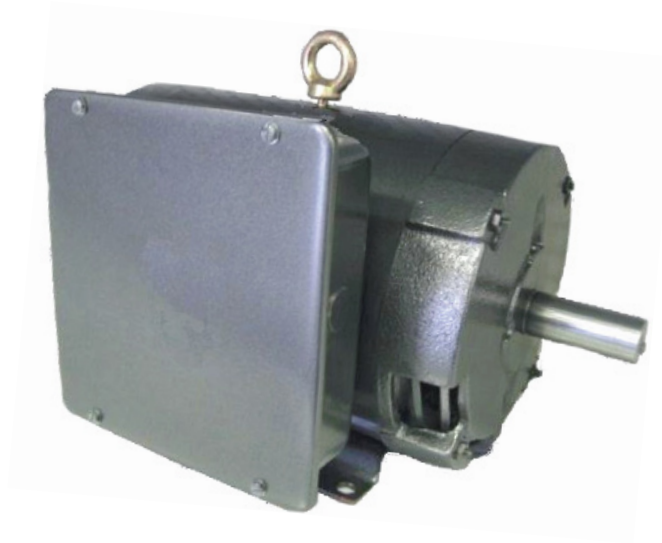

OMNIDRIVE

General Purpose Single Phase Motors Rolled Steel ODP

All Models

- Rolled Steel Construction
- Continuous Duty
- Class 'B' Insulation
- Capacitor Start/Run
- No Overload
- UL Listed & CSA Approved
- Reversible
- 40°C Ambient
- Rigid Base - Dual Mounting Holes
- Ball Bearings

Stock #	Frame	HP	Volts	Amps	RPM	Hz.	"C"	S.F.	"AG"
OR547	182T	3	208-230	13.50 - 11.90	1800	60	15.75"	1.15	12.80"
OR548	184T	5	208-230	22.50 - 20.00	1800	60	15.75"	1.15	12.80"

UNIVERSAL ELECTRIC MOTORS

DIVISION OF 1279311 ONTARIO INC.