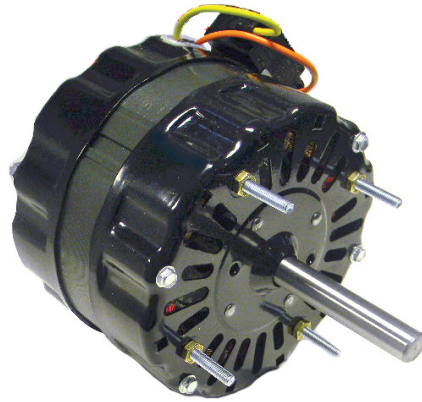

OMNIDRIVE

Greenheck

OEM Replacement Motors

SS8318

- Drop in Replacement for Greenheck OEM Motors
- Self Aligning Sleeve Bearings
- Shaded Pole Design
- Open Construction
- Mounted Capacitor

Stock #	Diameter	HP	Volts	Amps.	RPM	"A"	Shaft	Rotation	Replaces
SS8318	5.0"	1/8	115	2.60	1550	3.50"	1/2" x 2-3/4"	CCWSE	308318