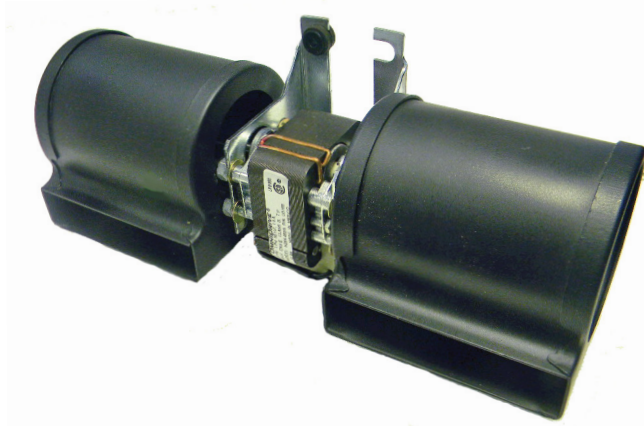

## Heat & Glow

OEM Replacement Motors

UB168

- Drop in Replacement for Heat & Glow Blowers
- Sleeve Bearing
- Cord & Plug
- Shaded Pole Design
- Thermally Protected

Stock #	Diameter	HP	Volts	Amps.	RPM	"C"	Shaft	CFM	Replaces
UB168	Blower	----	115	1.00	3000	12-3/8"	----	168	GFK-160A, 7002-1241