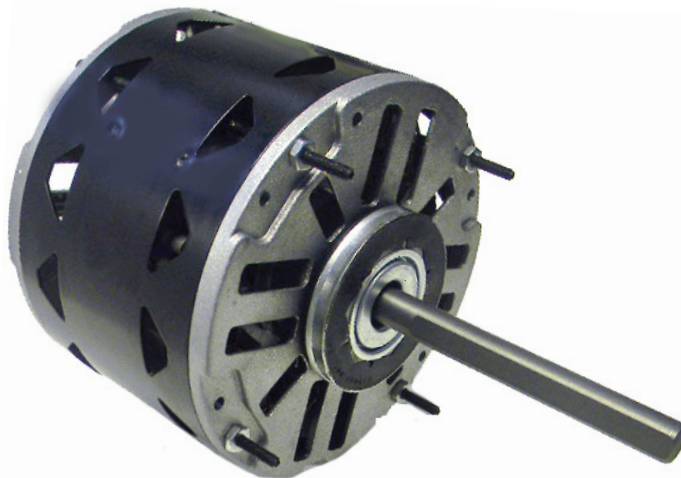

OMNIDRIVE

48 Frame Direct Drive Blower Motors

ALL Models

Available Accessories

- Drop in Replacements for many Aftermarket & OEM Motors
- Open Construction
- Long Life Self Aligning Sleeve Bearings
- 40°C Ambient Rating
- Reversing Plug
- Extended Thru-Bolts
- Resilient Rings Included

Stock #	HP	Volts	Amps.	RPM	"A"	Shaft	Rotation	Capacitor
SS3583	1/4	115	4.20	1075 / 3	4.00"	1/2" x 4.00"	REV.	5 / 370
SS3584	1/4	208 - 230	2.00	1075 / 3	4.00"	1/2" x 4.00"	REV.	5 / 370
SS3585	1/3	115	5.50	1075 / 3	4.36"	1/2" x 4.00"	REV.	7.5 / 370
SS3586	1/3	208 - 230	2.80	1075 / 3	4.36"	1/2" x 4.00"	REV.	5 / 370
SS3587	1/2	115	7.50	1075 / 3	4.86"	1/2" x 4.00"	REV.	10 / 370
SS3588	1/2	208 - 230	3.60	1075 / 3	4.86"	1/2" x 4.00"	REV.	10 / 370
SS3589	3/4	115	10.20	1075 / 3	5.36"	1/2" x 4.00"	REV.	15 / 370
SS3590	3/4	208 - 230	5.50	1075 / 3	5.36"	1/2" x 4.00"	REV.	10 / 370