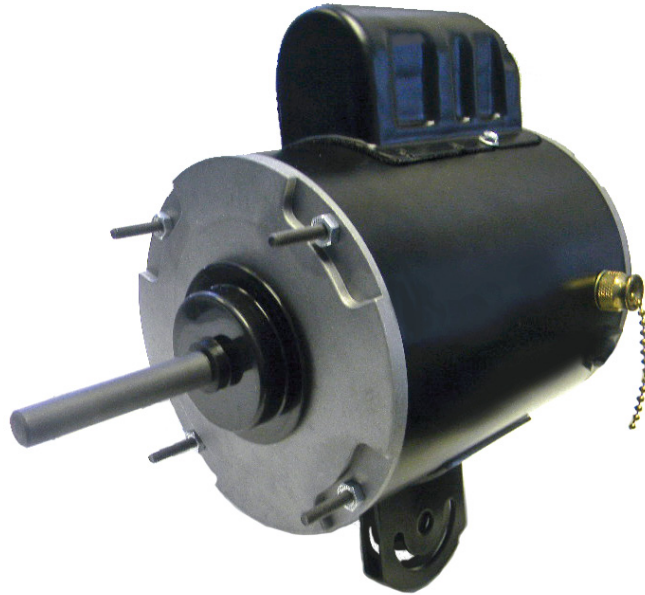

## 48 Frame Pedestal Fan Air Circulator Motors

SS486 - SS647

- Drop in Replacements for many OEM & Aftermarket Motors
- TEAO Construction
- Sealed Ball Bearings
- 2 Speeds with Pull Chain
- Yoke Mount - Extended Thru-Bolts
- 10 Foot Cord & Plug
- Thermally Protected

Stock #	HP	Volts	Amps.	RPM	"A"	Shaft	Rotation	Capacitor
SS486	1/4	115	3.40	1100 / 2	6.50"	1/2" x 3.00"	REV.	Included
SS647	1/3	115	4.40	1100 / 2	6.90"	1/2" x 3.00"	REV.	Included